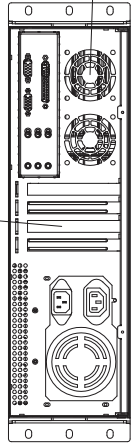

Model NO	D-313ASE-MATX
Ext	5.25" x 2 + 3.5" x 1
Hdd	3.5" x 4
M/B	9.6" x 9.6"
Fan	12.0CM x 1, 6CM x 2 (Option)
Slot	4
Rev	

Standard x 4

6.0cm x 2 (optional)

PS2 Power

9.6" x 9.6" MATX

3.5" HDD x 4

011 10

USB2.0 x 2

Power switch

Reset

Power LED

HDD LED

NOTE:
1. 材质要求环保 (RoHS);
2. 机箱外表面粉烤黑色。

2014/07/29

REV.	A1	DATE	12	BY	W	CHK	W
DESIGN	SEE NOTE	DATE	14	BY	W	CHK	W
DRWING	1404N	DATE	14	BY	W	CHK	W
DESIGN	1404N	DATE	14	BY	W	CHK	W
DRWING	1404N	DATE	14	BY	W	CHK	W
DESIGN	1404N	DATE	14	BY	W	CHK	W
DRWING	1404N	DATE	14	BY	W	CHK	W