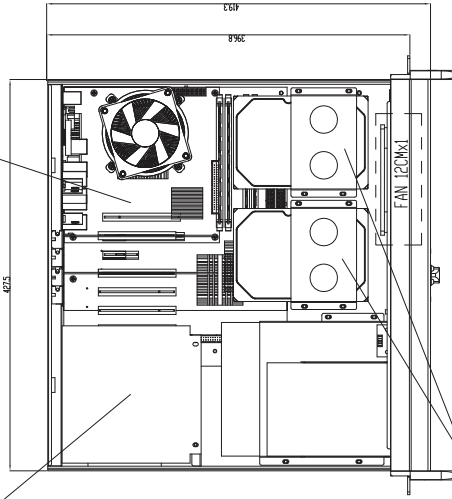

Model NO	D-313ASE-MATX
Ext	5.25" x 2 + 3.5" x 1
Hdd	3.5" x 4
M/B	9.6" x 9.6"
Fan	12.0CM x 1, 6CM x 2 (Option)
Slot	4
Rev	

Standard x 4

6.0cm x 2 (optional)

PS2 Power

9.6" x 9.6" MATX

3.5" HDD x 4

011 10

USB2.0 x 2

Power switch

Reset

Power LED

HDD LED

NOTE:
1. 材质要求环保 (RoHS);
2. 机箱外表面粉烤黑色。

2014/07/29

REV.	A1	DATE	12	BY	W	CHK	W
DESIGN	SEE NOTE	DATE	14	BY	W	CHK	W
DRWING	1404N	DATE	14	BY	W	CHK	W
DESIGN	1404N	DATE	14	BY	W	CHK	W
DRWING	1404N	DATE	14	BY	W	CHK	W
DESIGN	1404N	DATE	14	BY	W	CHK	W
DRWING	1404N	DATE	14	BY	W	CHK	W