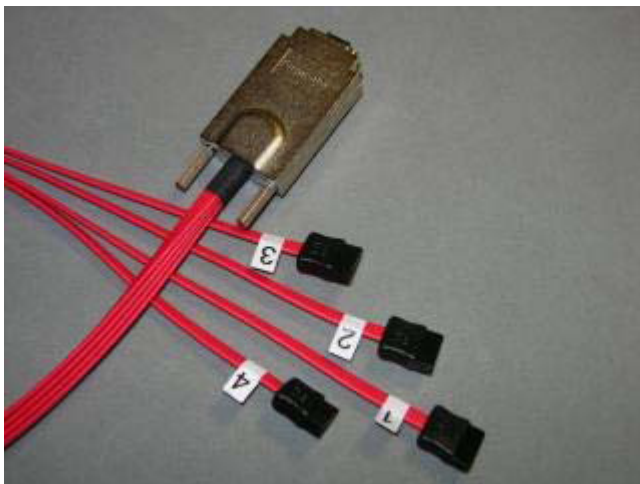

SATA/SAS Cables List

SFF-8088
(External Mini SAS,
External Mini SAS 4x,
External Mini SAS 25 pin)

SFF-8484
(SAS 32 pin multilane)

SFF-8470
(4x Infiniband,
Multilane)

SFF-8482
(SAS 29 pin / Power)

SFF-8087
(Internal Mini SAS,
Internal Mini SAS 4i,
Internal Mini SAS 36 pin)

SFF-8470 to 4 eSATA

SFF-8470 to SFF-8087

SFF-8470 to SFF-8482 with Molex

SFF-8484 to 4SATA

SFF-8484 to SFF-8482 with Molex

SFF-8482 with Molex to SATA

SFF-8470 to SFF-8088

SFF-8470 to 4SATA

SFF-8088 to SFF-8088

SFF-8087 to SFF-8482 with Molex

SFF-8087 to SAS-29 with Molex

Slim DVD Cable

SFF-8087 to 4SATA

SFF-8087 to SFF-8087

SFF-8087 to SFF-8484